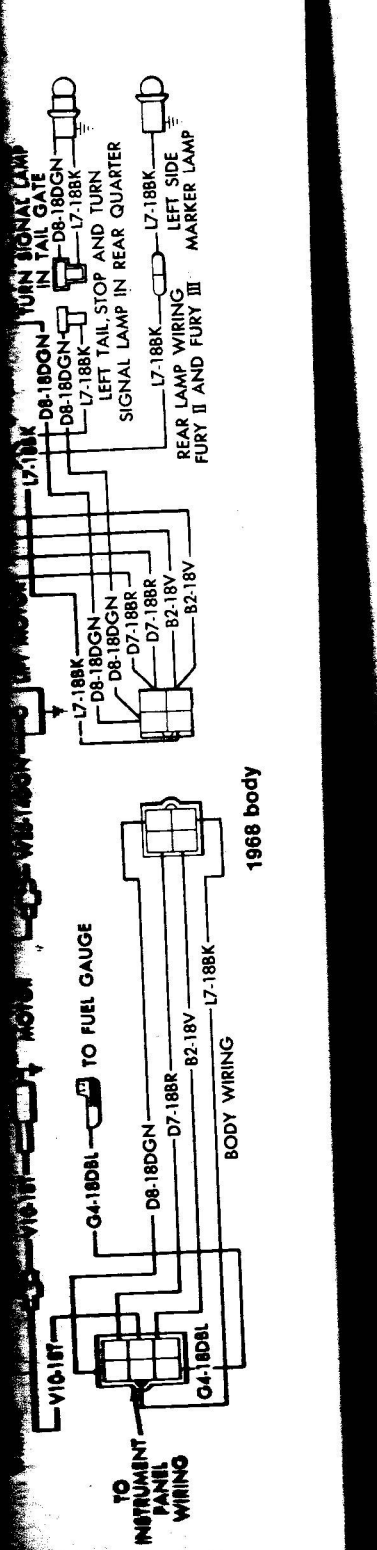

CHASSIS ELECTRICAL 155

1968 body