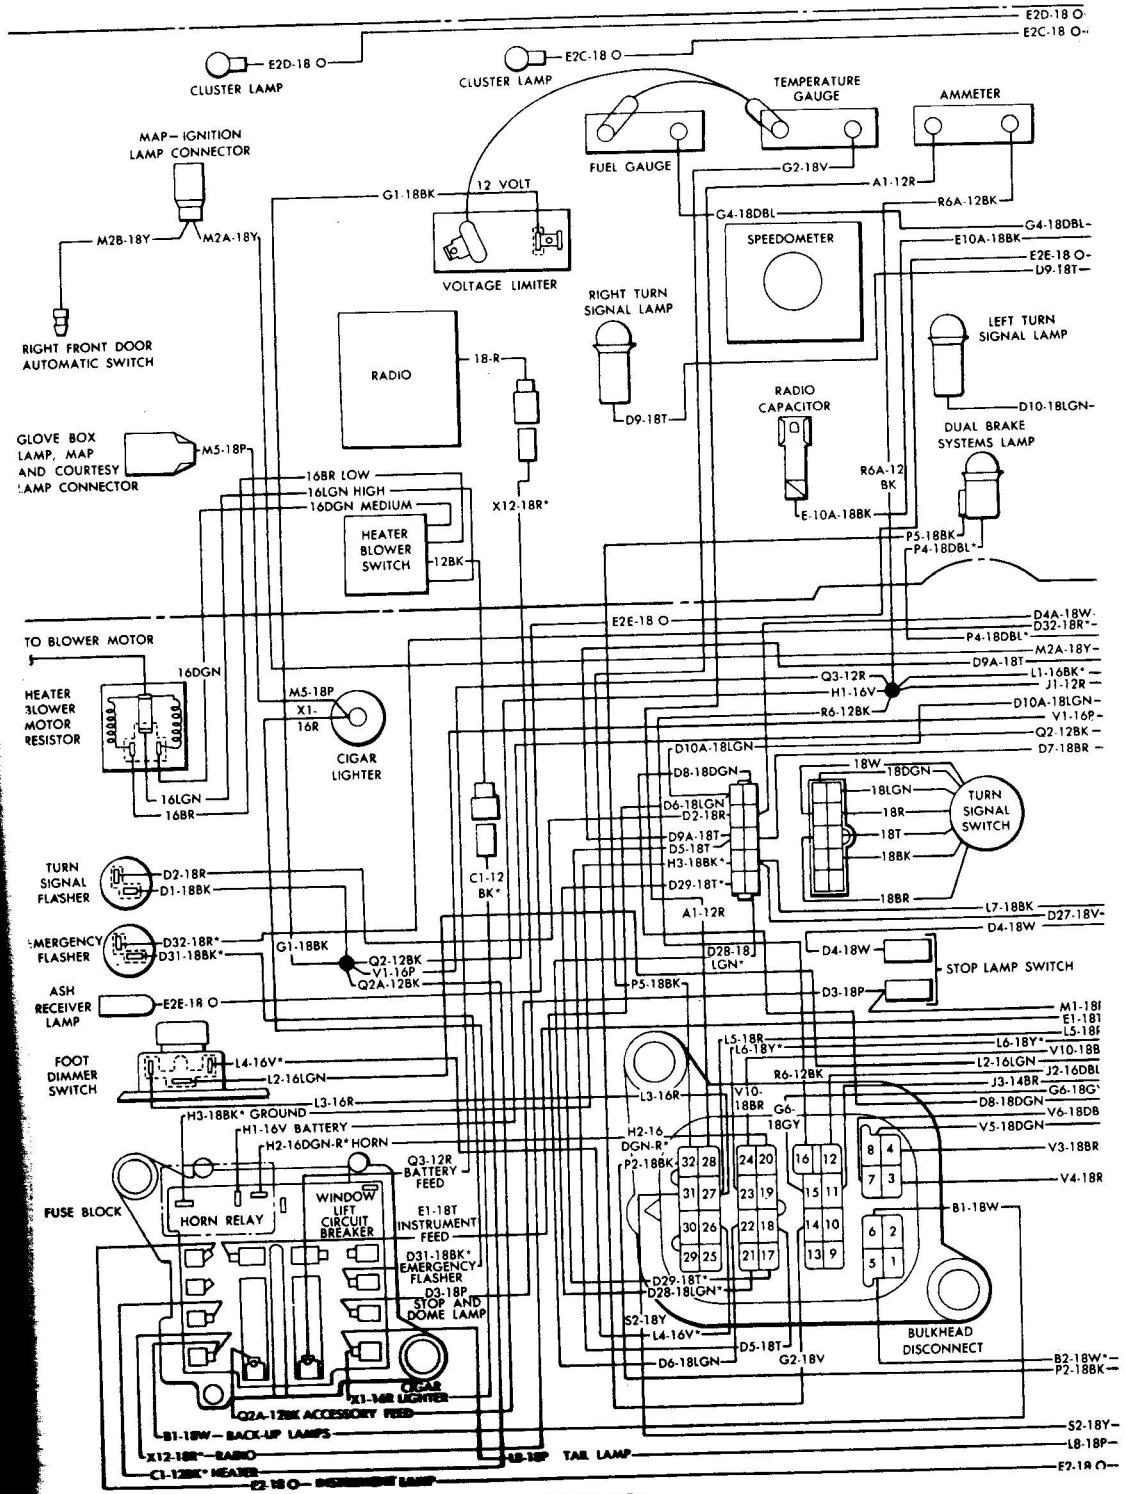

CHASSIS ELECTRICAL 155

1968 body